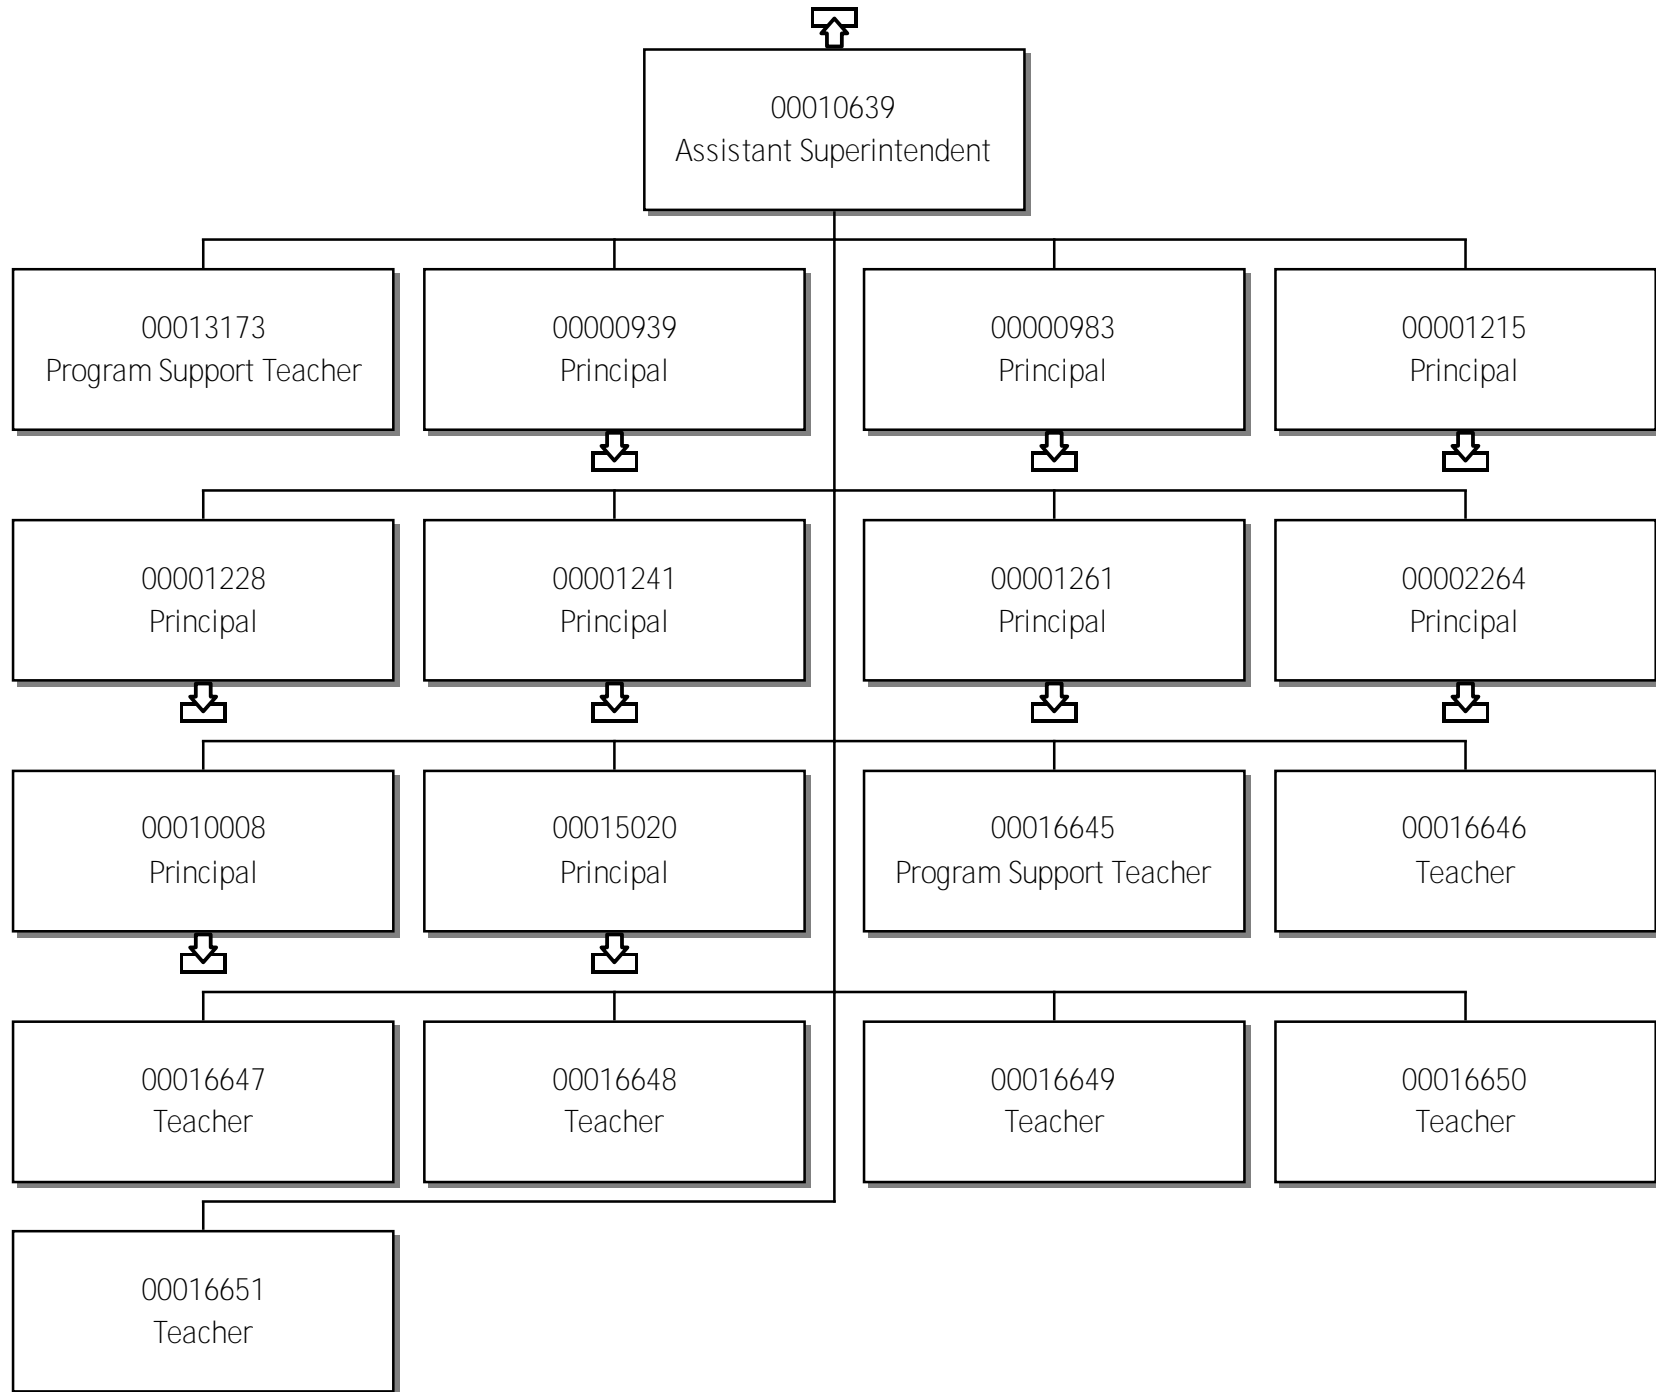

92 - BeauDel Divisional Education Council

Organizational Charts

Contents

92 - BeauDel Divisional Education Council.....	1
Contents.....	2
Superintendent, Schools BDEC.....	3
Assistant Superintendent.....	4
Supervisor of Schools.....	5
Principal.....	6
Principal.....	7
Principal.....	8
Principal.....	9
Principal.....	10
Principal.....	11
Principal.....	12
Principal.....	13
Principal.....	14

92-Beaufort Delta Divisional Education Council Principal

92-Beaufort Delta Divisional Education Council Principal

92-Beaufort Delta Divisional Education Council Principal

Principal

Principal