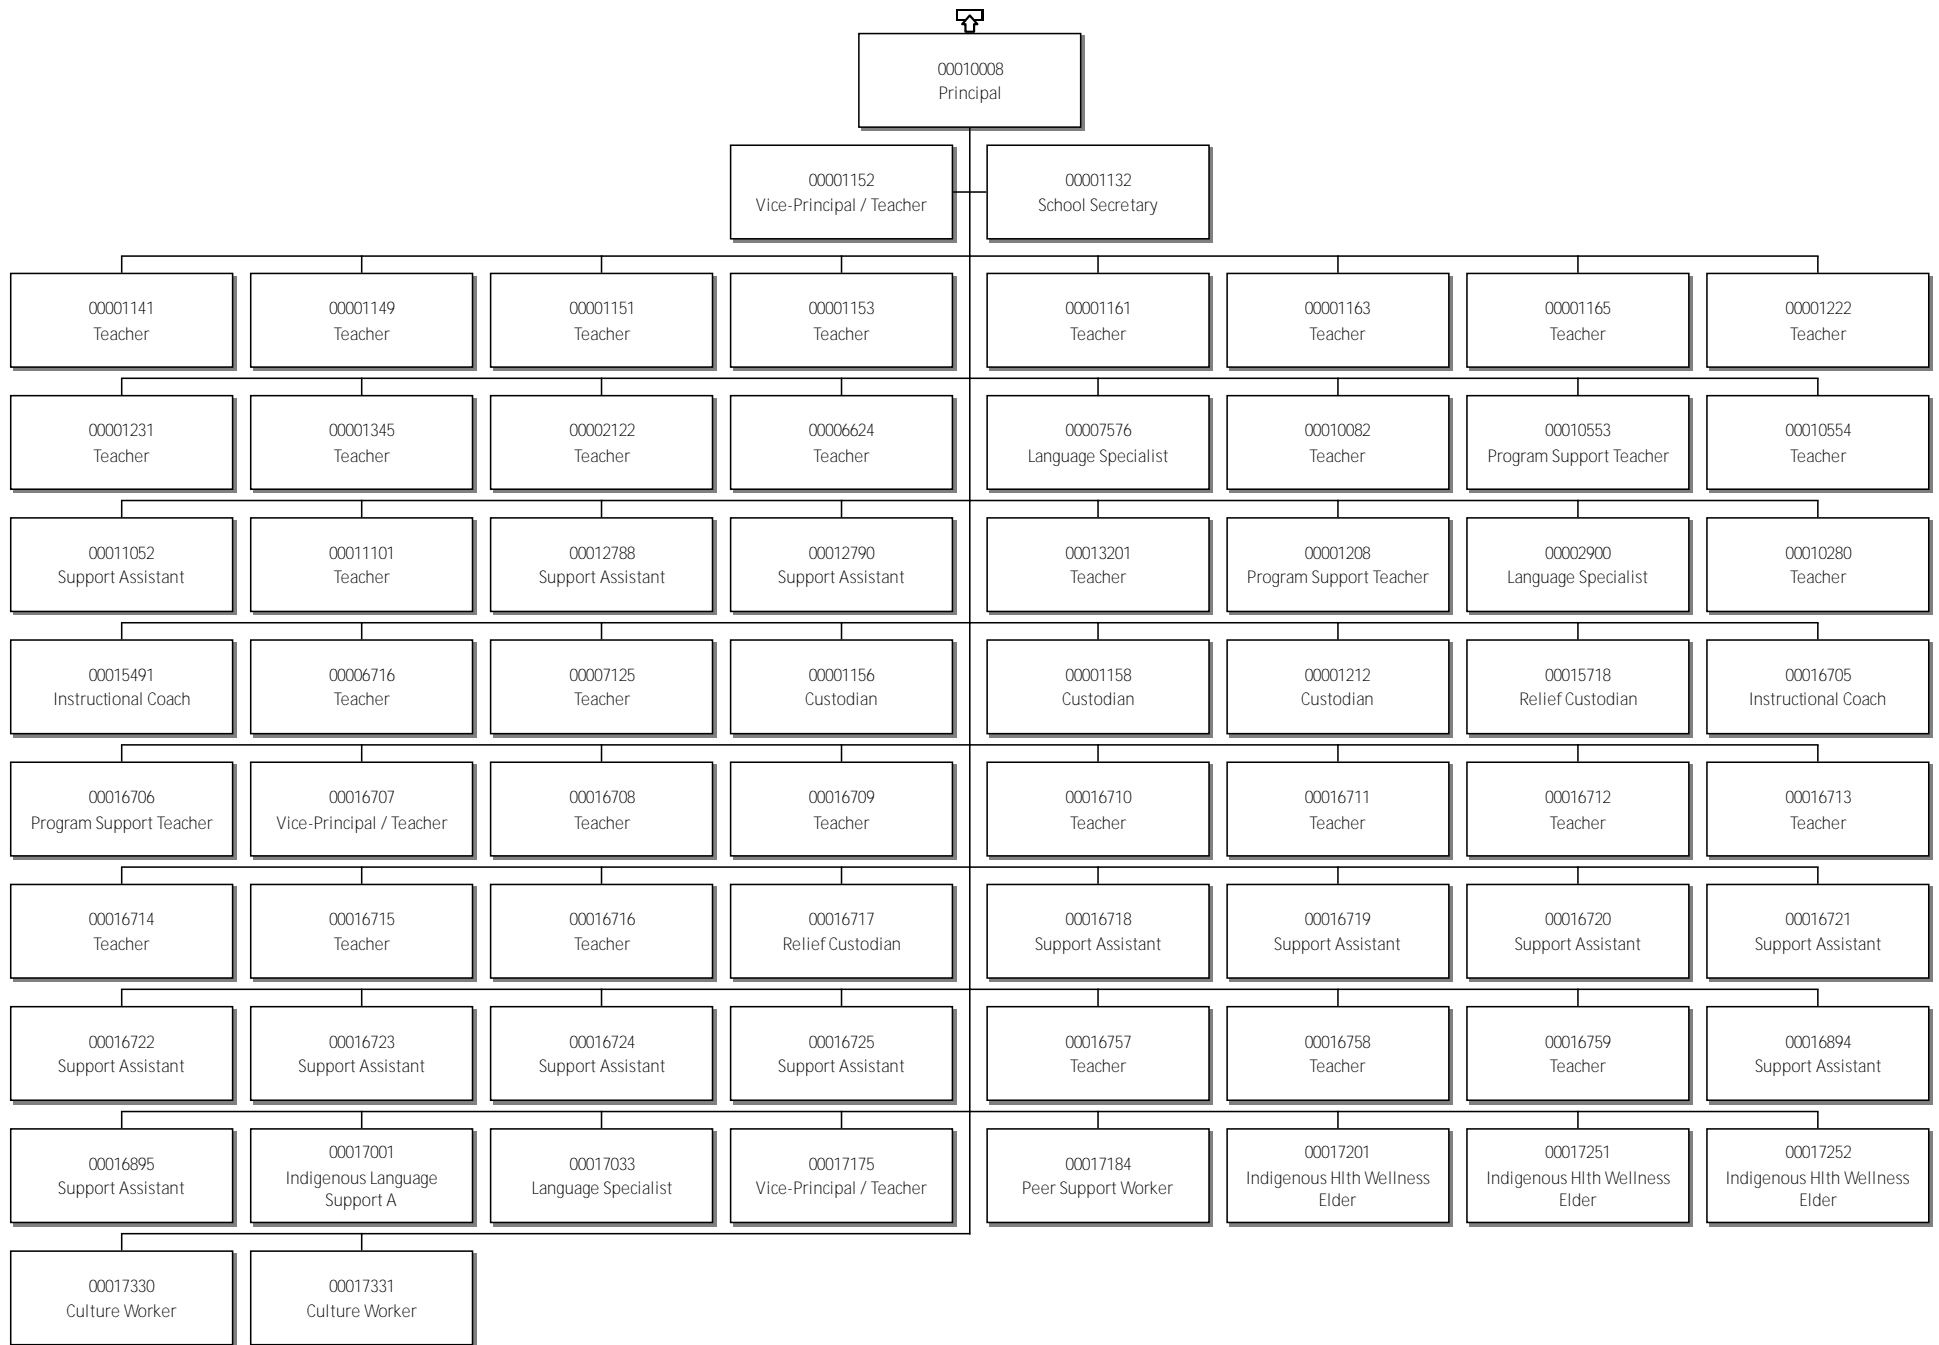

92 - BeauDel Divisional Education Council

Organizational Charts

Contents

92 - BeauDel Divisional Education Council.....	1
Contents.....	2
Superintendent, Schools BDEC.....	3
Assistant Superintendent.....	4
Supervisor of Schools.....	5
Principal.....	6
Principal.....	7
Principal.....	8
Principal.....	9
Principal.....	10
Principal.....	11
Principal.....	12
Principal.....	13
Principal.....	14

92-Beaufort Delta Divisional Education Council Principal

92-Beaufort Delta Divisional Education Council Principal

92-Beaufort Delta Divisional Education Council Principal

Principal

Principal