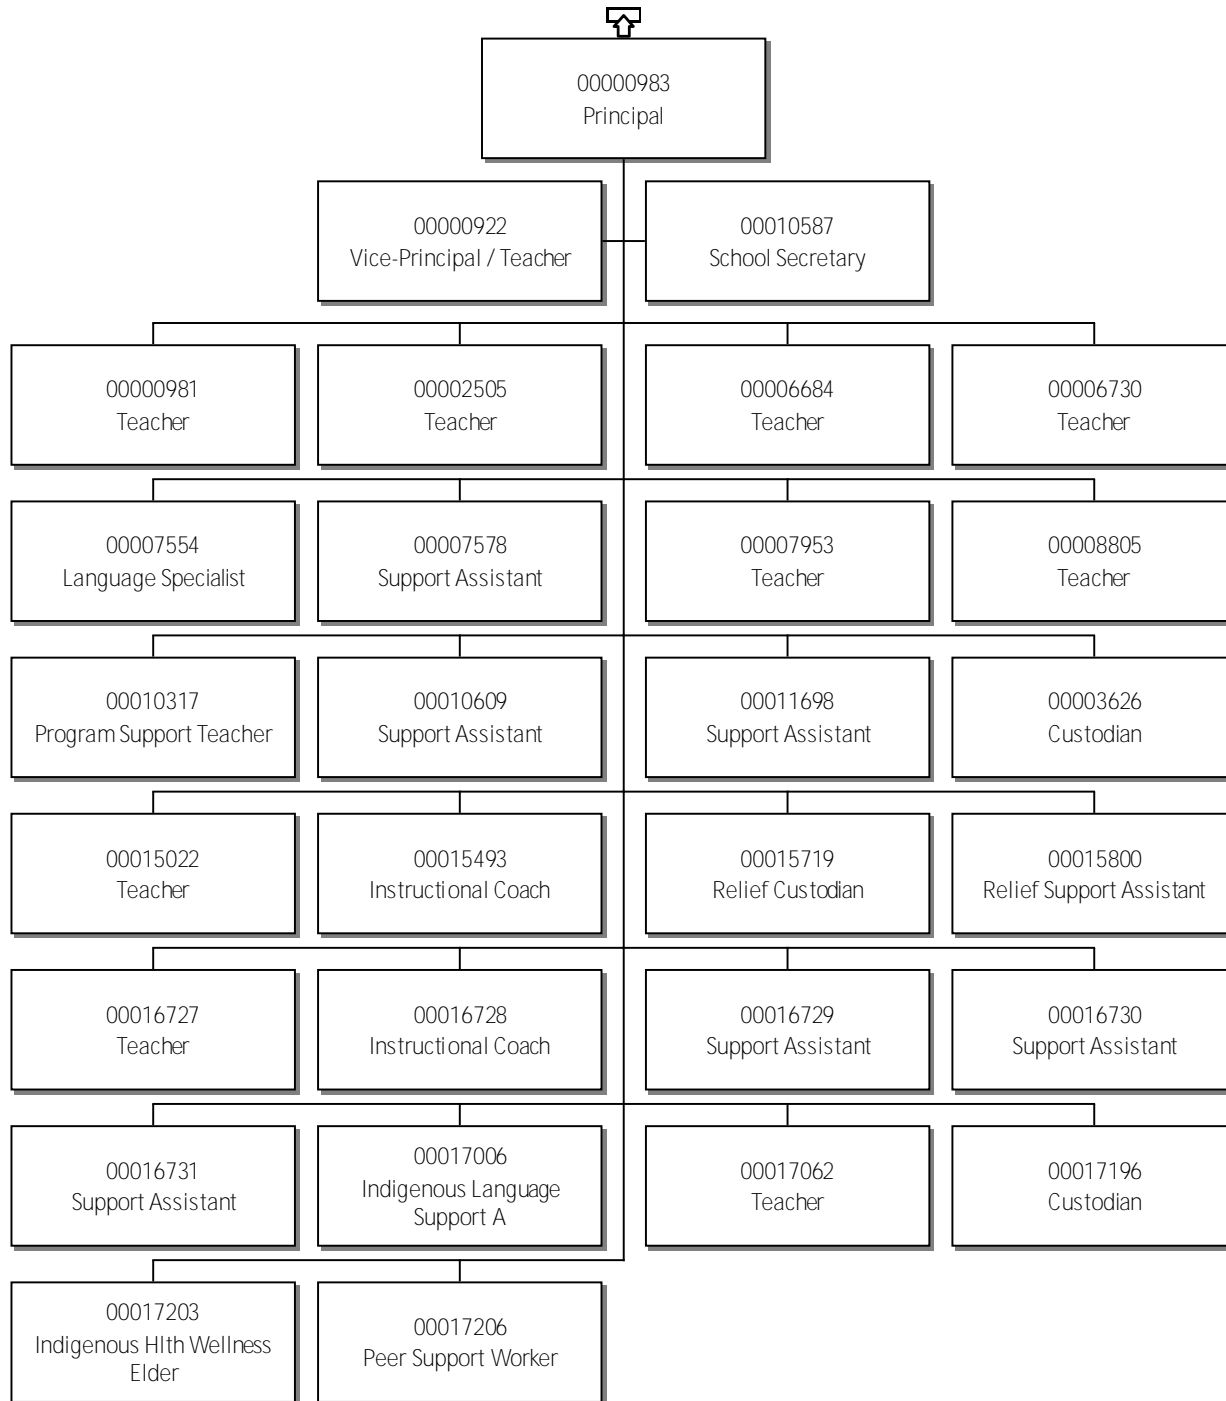

92 - BeauDel Divisional Education Council

Organizational Charts

Contents

92 - BeauDel Divisional Education Council.....	1
Contents.....	2
Superintendent, Schools BDEC.....	3
Assistant Superintendent.....	4
Supervisor of Schools.....	5
Principal.....	6
Principal.....	7
Principal.....	8
Principal.....	9
Principal.....	10
Principal.....	11
Principal.....	12
Principal.....	13
Principal.....	14

92-Beaufort Delta Divisional Education Council Principal

92-Beaufort Delta Divisional Education Council Principal

92-Beaufort Delta Divisional Education Council Principal

Principal

Principal