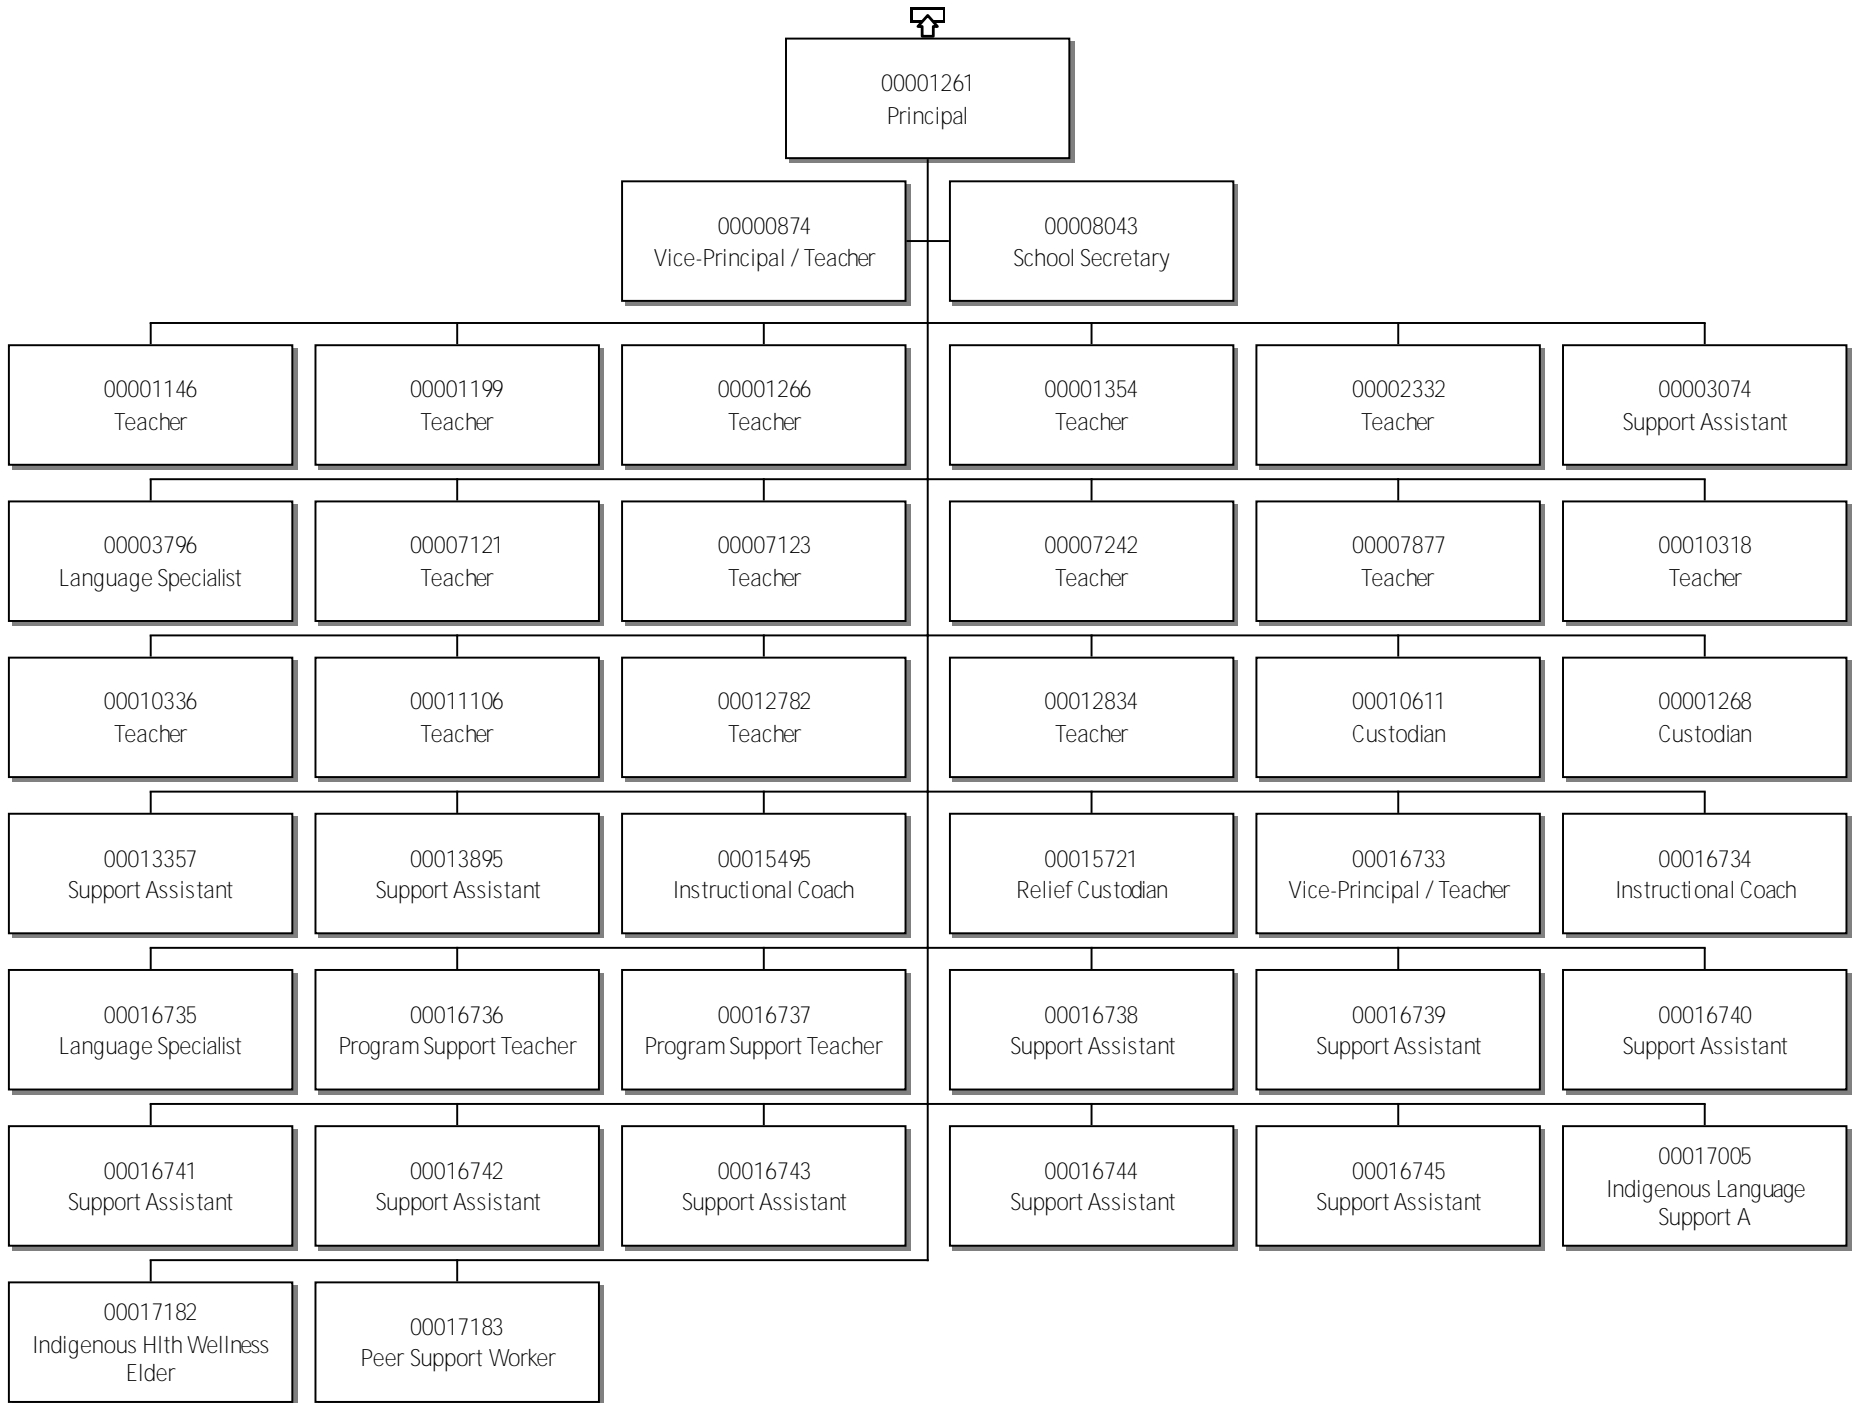

92 - BeauDel Divisional Education Council

Organizational Charts

Contents

92 - BeauDel Divisional Education Council.....	1
Contents.....	2
Superintendent, Schools BDEC.....	3
Assistant Superintendent.....	4
Supervisor of Schools.....	5
Principal.....	6
Principal.....	7
Principal.....	8
Principal.....	9
Principal.....	10
Principal.....	11
Principal.....	12
Principal.....	13
Principal.....	14

92-Beaufort Delta Divisional Education Council Principal

92-Beaufort Delta Divisional Education Council Principal

92-Beaufort Delta Divisional Education Council Principal

Principal

Principal