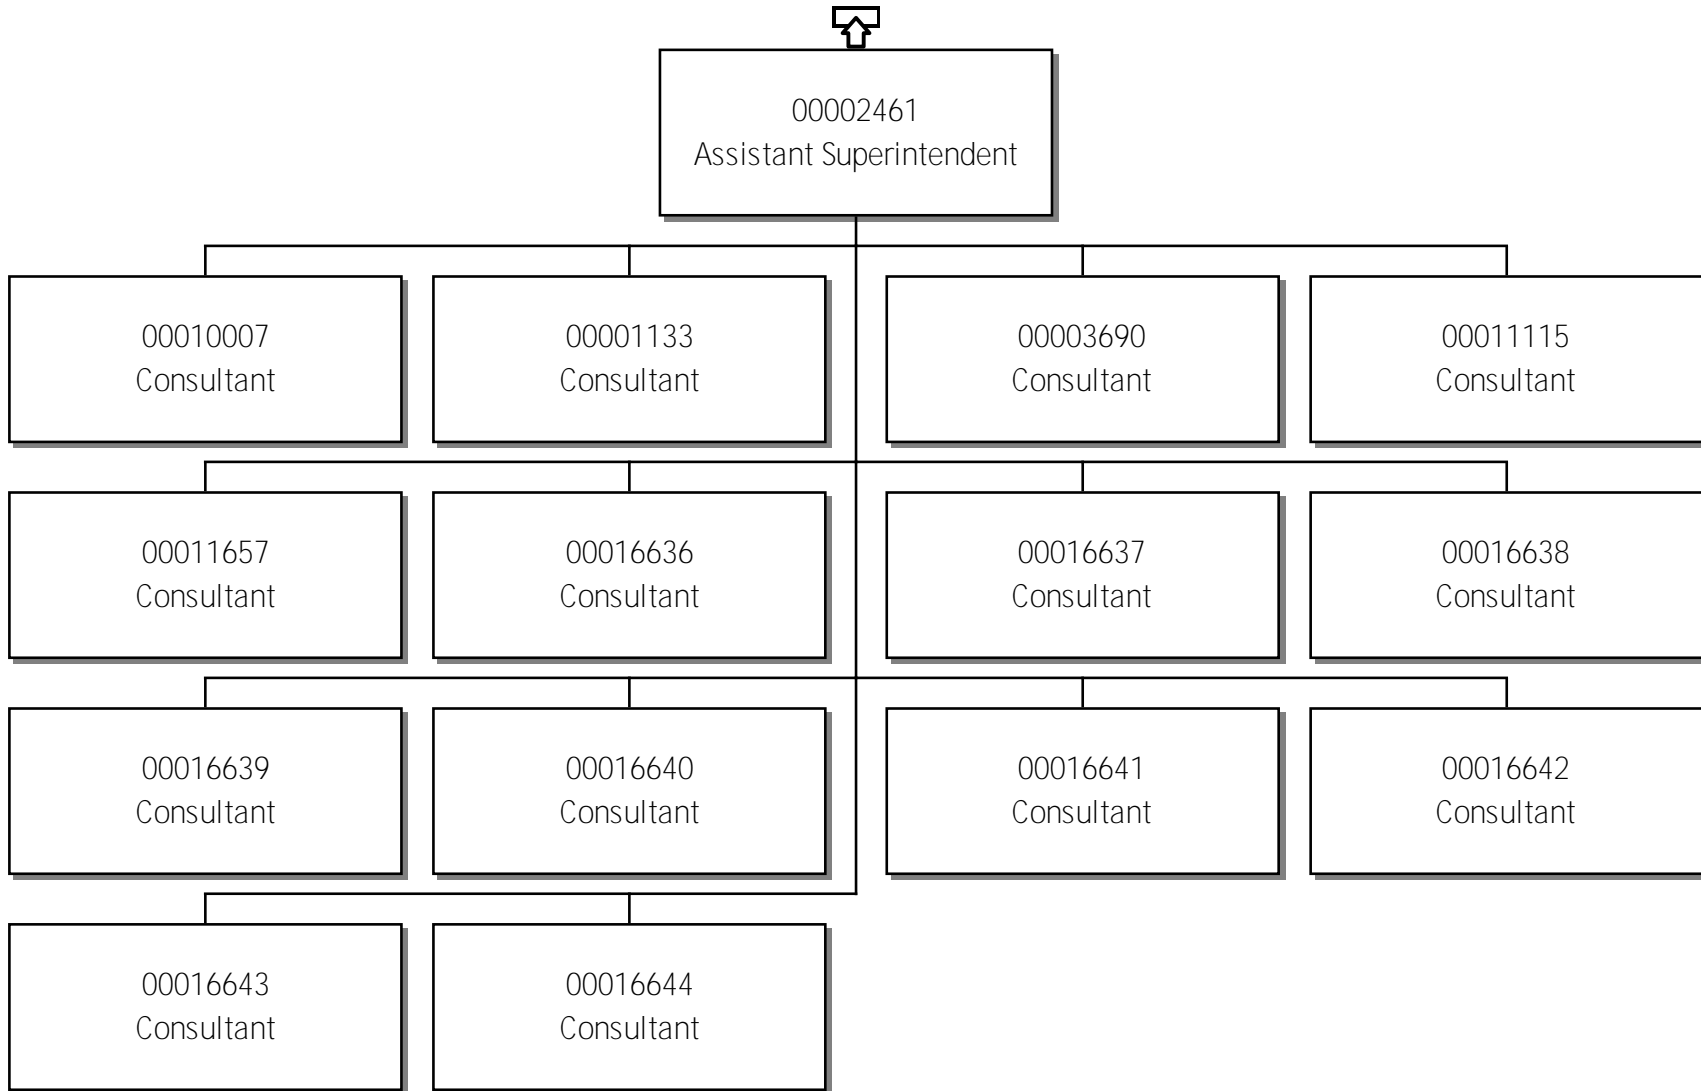

92 - BeauDel Divisional Education Council

Organizational Charts

Contents

92 - BeauDel Divisional Education Council.....	1
Contents.....	2
Superintendent, Schools BDEC.....	3
Assistant Superintendent.....	4
Supervisor of Schools.....	5
Principal.....	6
Principal.....	7
Principal.....	8
Principal.....	9
Principal.....	10
Principal.....	11
Principal.....	12
Principal.....	13
Principal.....	14

92-Beaufort Delta Divisional Education Council Principal

92-Beaufort Delta Divisional Education Council Principal

92-Beaufort Delta Divisional Education Council Principal

Principal

Principal