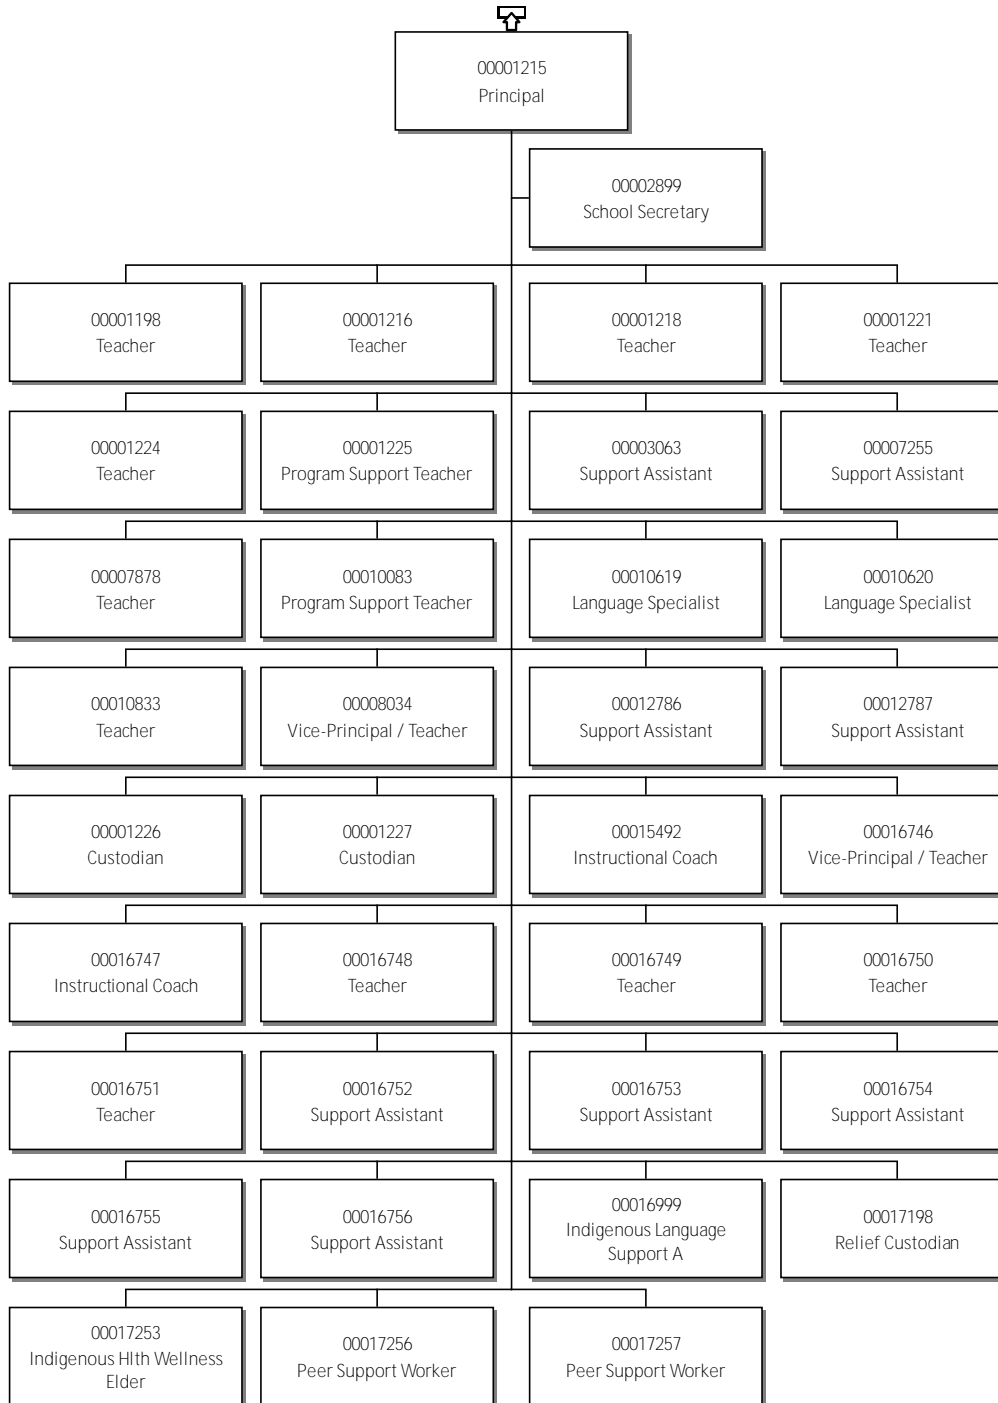

92 - BeauDel Divisional Education Council

Organizational Charts

Contents

92 - BeauDel Divisional Education Council.....	1
Contents.....	2
Superintendent, Schools BDEC.....	3
Assistant Superintendent.....	4
Supervisor of Schools.....	5
Principal.....	6
Principal.....	7
Principal.....	8
Principal.....	9
Principal.....	10
Principal.....	11
Principal.....	12
Principal.....	13
Principal.....	14

92-Beaufort Delta Divisional Education Council Principal

92-Beaufort Delta Divisional Education Council Principal

92-Beaufort Delta Divisional Education Council Principal

Principal

Principal