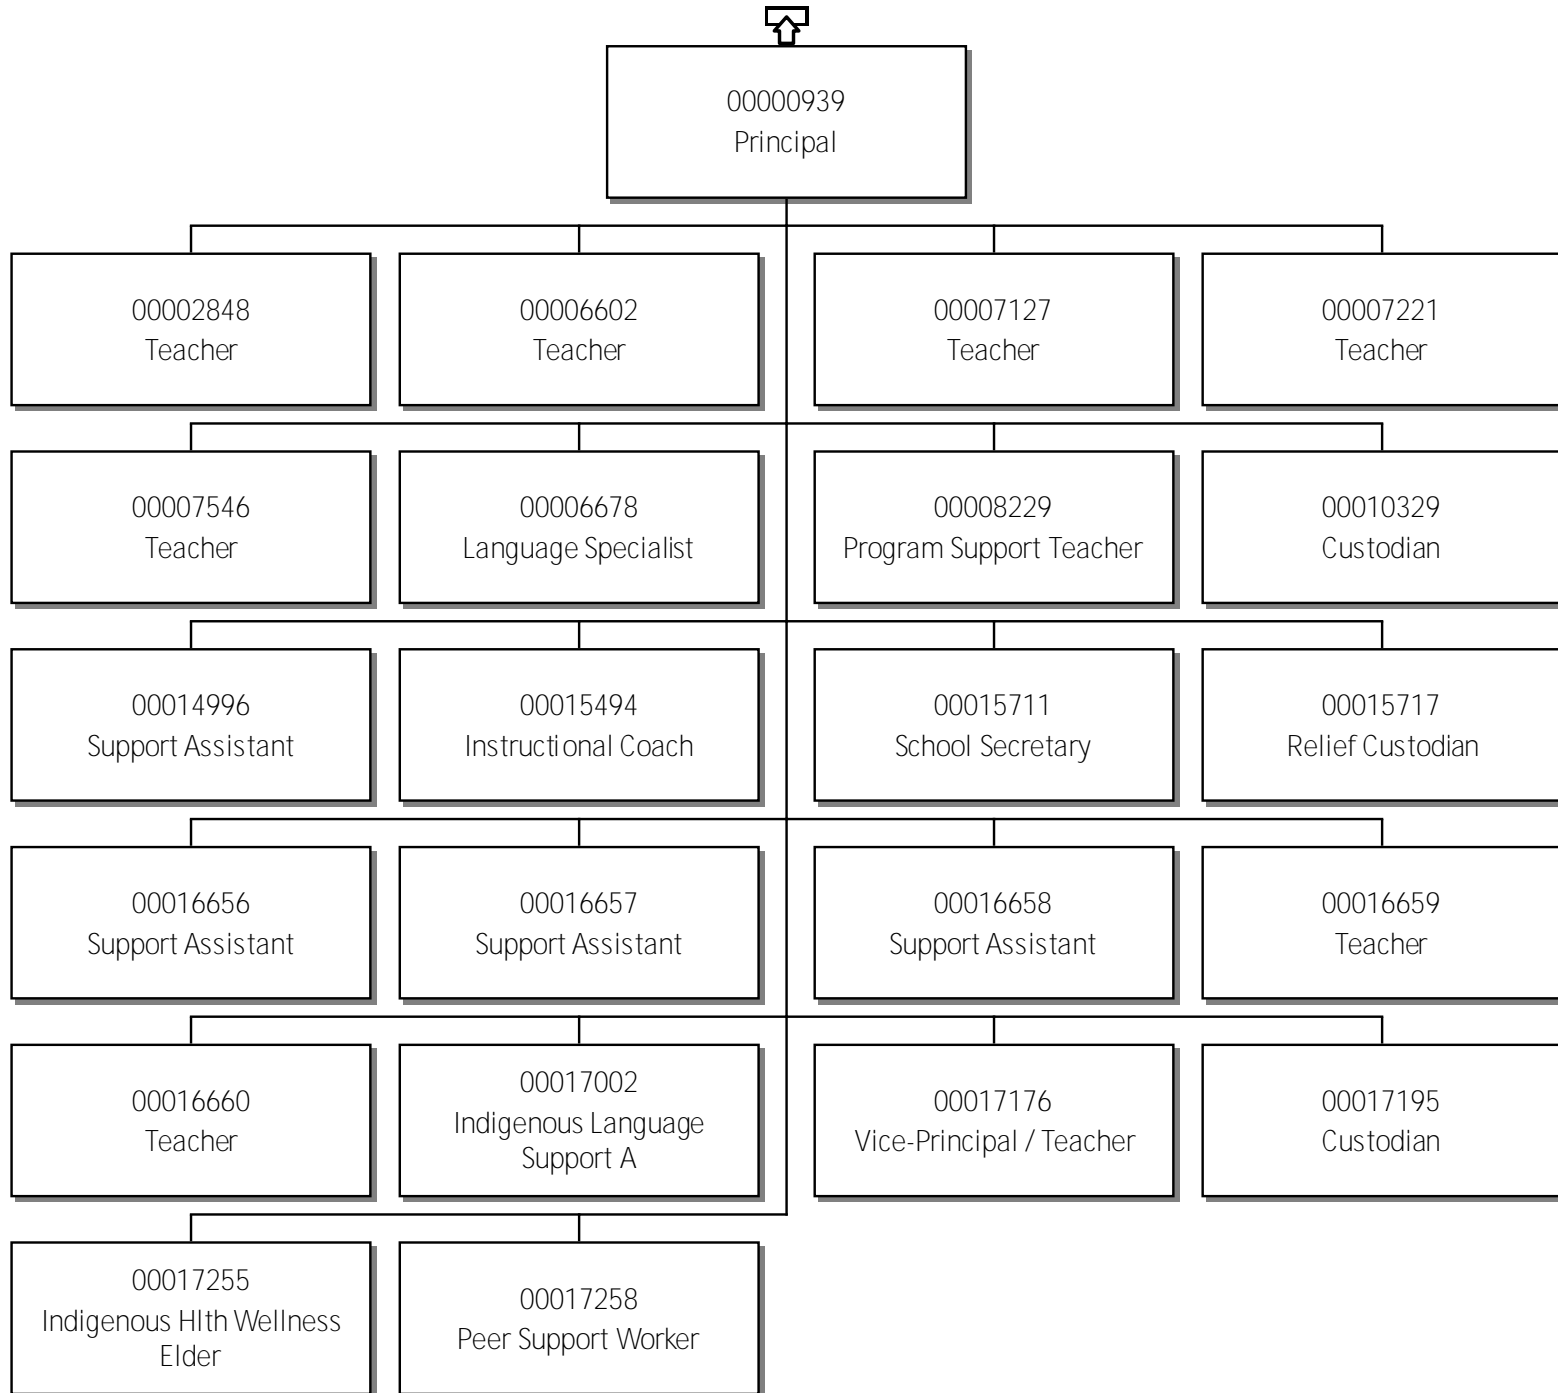

92 - BeauDel Divisional Education Council

Organizational Charts

Contents

92 - BeauDel Divisional Education Council.....	1
Contents.....	2
Superintendent, Schools BDEC.....	3
Assistant Superintendent.....	4
Supervisor of Schools.....	5
Principal.....	6
Principal.....	7
Principal.....	8
Principal.....	9
Principal.....	10
Principal.....	11
Principal.....	12
Principal.....	13
Principal.....	14

92-Beaufort Delta Divisional Education Council Principal

92-Beaufort Delta Divisional Education Council Principal

92-Beaufort Delta Divisional Education Council Principal

Principal

Principal