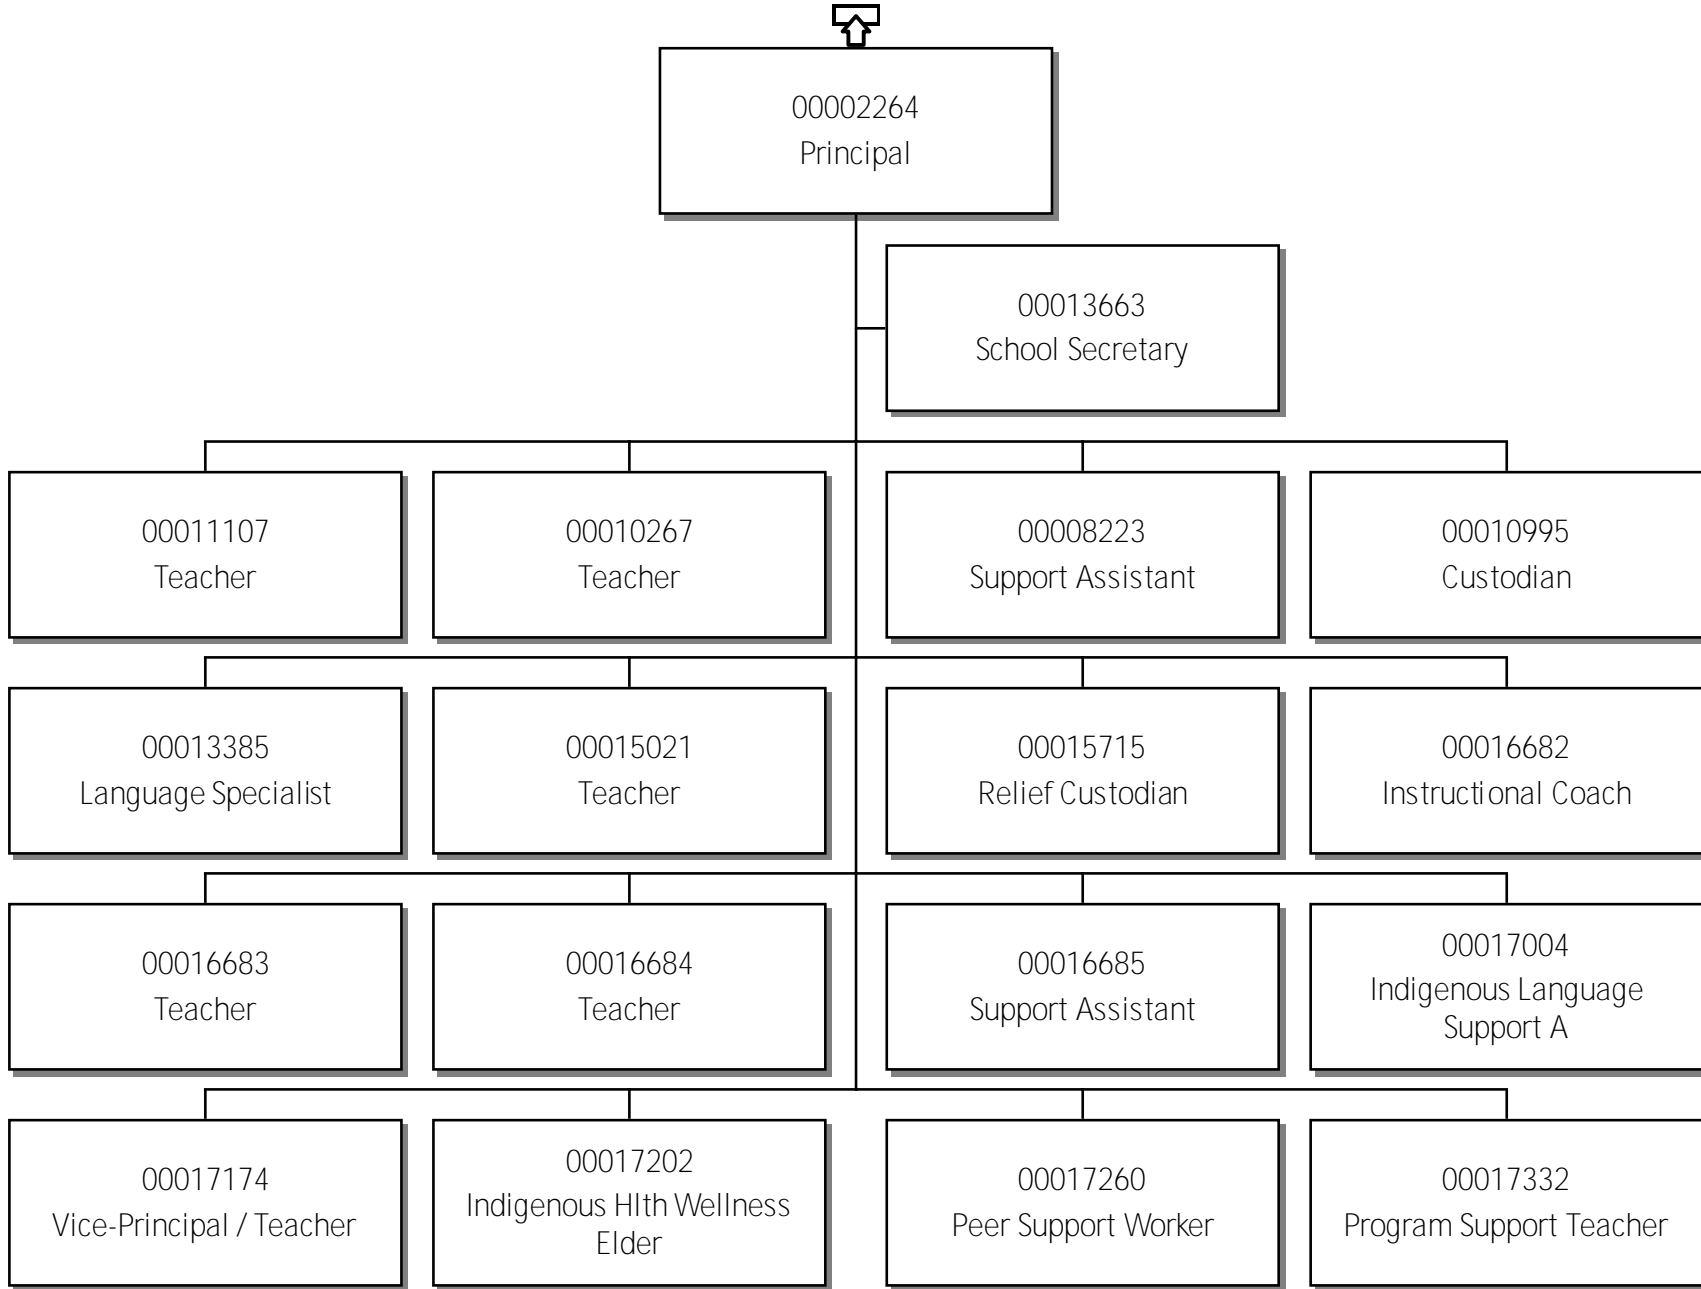

92 - BeauDel Divisional Education Council

Organizational Charts

Contents

92 - BeauDel Divisional Education Council.....	1
Contents.....	2
Superintendent, Schools BDEC.....	3
Assistant Superintendent.....	4
Supervisor of Schools.....	5
Principal.....	6
Principal.....	7
Principal.....	8
Principal.....	9
Principal.....	10
Principal.....	11
Principal.....	12
Principal.....	13
Principal.....	14

92-Beaufort Delta Divisional Education Council Principal

92-Beaufort Delta Divisional Education Council Principal

92-Beaufort Delta Divisional Education Council Principal

Principal

Principal